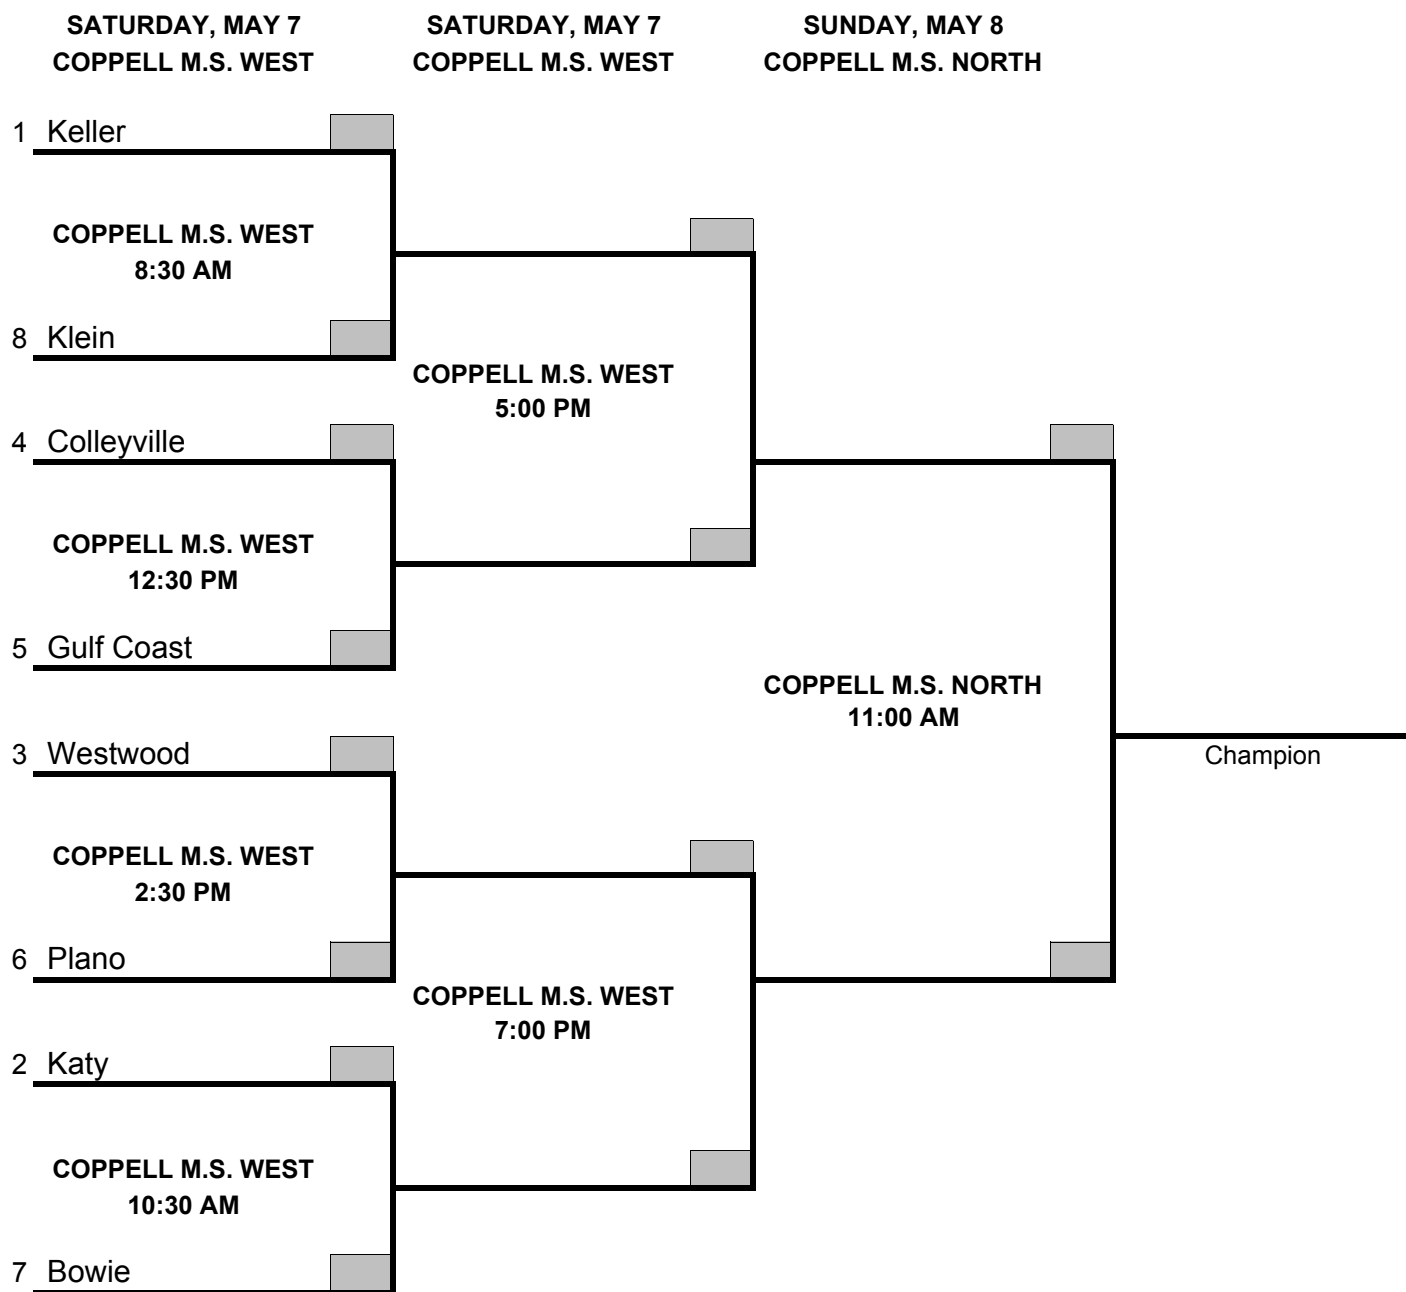

2016 TGHSLL - State Championship Tournament

Division II

May 7-8, 2016

Coppell Middle School North - 120 Natches Trace, Coppell, TX 75019

Coppell Middle School West (Lesley Field) - 1301 State Champions Pkwy, Coppell, TX 75019